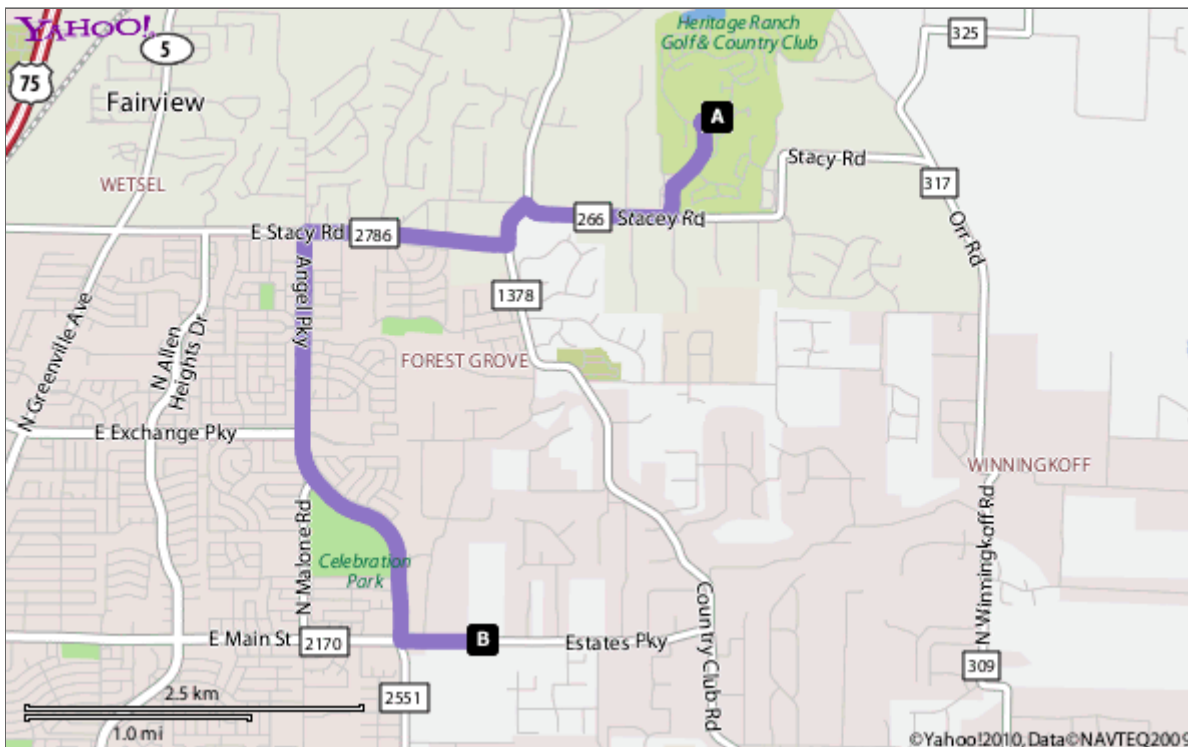

Directions to 2350 Estates Pky, Lucas, TX 75002-8014

Total Time: 12 mins, Total Distance: 5.32 mi

	Distance
A 1. Start at 465 SCENIC RANCH CIR, FAIRVIEW	go 371 ft
2. Turn L on HERITAGE BLVD	go 0.59 mi
3. Turn R on STACEY RD(CR-266)	go 0.75 mi
4. Turn L on COUNTRY CLUB RD(FM-1378)	go 0.24 mi
5. Turn R on E STACY RD(FM-2786)	go 1.01 mi
6. Turn L on ANGEL PKY	go 2.26 mi
7. Turn L on ALLEN RD(FM-2170)	go 0.11 mi
8. Continue on ESTATES PKY(FM-2170)	go 0.3 mi
B 9. Arrive at 2350 ESTATES PKY, LUCAS, on the L	

Time: 12 mins, Distance: 5.32 mi

When using any driving directions or map, it's a good idea to do a reality check and make sure the road still exists, watch out for construction, and follow all traffic safety precautions. This is only to be used as an aid in planning.